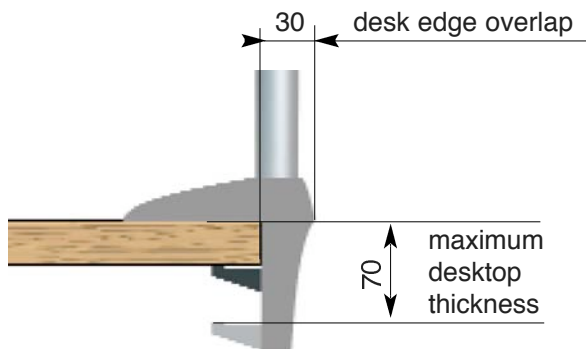

## ROUNDED CLAMP FIXING

Tooled aluminium base.

Desk-edge mounting.  
No tools needed.

Colour: Frosted grey.

## FLAT CLAMP FIXING

5 mm thick tooled steel base.

Desk-edge mounting.  
No tools needed.

Colour: Frosted grey.