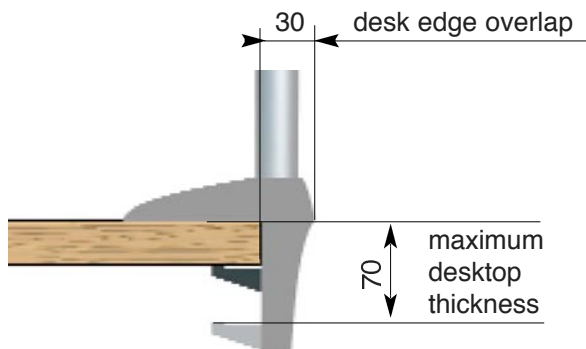

ROUNDED CLAMP FIXING

Tooled aluminium base.

Desk-edge mounting.
No tools needed.

Colour: Frosted grey.

FLAT CLAMP FIXING

5 mm thick tooled steel base.

Desk-edge mounting.
No tools needed.

Colour: Frosted grey.