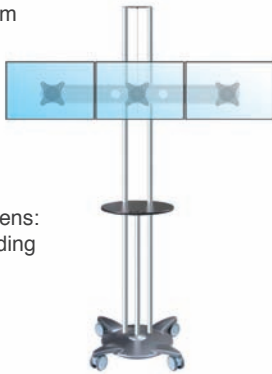

Multiple combinations

ref: **SC5P + 1Da**

Maximum screen width: 58 cm

For VESA sizes:
75x75
100x100

Compatible screens:
up to 24" depending on brand

ref: **SC5P + 2Da**

Maximum screen width: 58 cm

For VESA sizes:
75x75
100x100

Compatible screens:
up to 24" depending on brand

ref: **SC5P + 3Da**

Maximum screen width: 58 cm

For VESA sizes:
75x75
100x100

Compatible screens:
up to 24" depending on brand

ref: **SC5P + 1T**

Largeur maximum des écrans: 55 cm

For VESA sizes:
75x75
100x100

Compatible screens:
up to 23" depending on brand

ref: **SC5P + 2T**

Largeur maximum des écrans: 55 cm

For VESA sizes:
75x75
100x100

Compatible screens:
up to 23" depending on brand