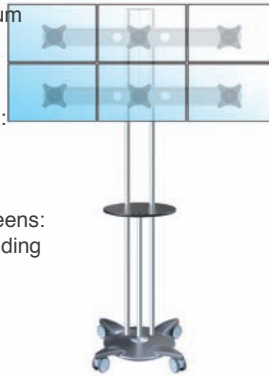

For VESA sizes:
75x75
100x100

Compatible screens:
up to 23" depending on brand

ref: **SC5P + 2T**

Largeur maximum des écrans: 55 cm

For VESA sizes:
75x75
100x100

Compatible screens:
up to 23" depending on brand