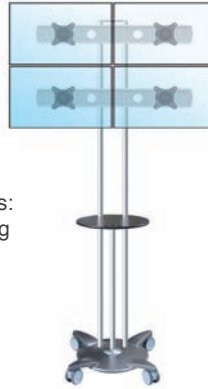

Multiple combinations

ref: **SC5P + 1Da**

Maximum screen width: 58 cm

For VESA sizes:
75x75
100x100

Compatible screens:
up to 24" depending on brand

ref: **SC5P + 2Da**

Maximum screen width: 58 cm

For VESA sizes:
75x75
100x100

Compatible screens:
up to 24" depending on brand

ref: **SC5P + 3Da**

Maximum screen width: 58 cm

For VESA sizes:
75x75
100x100

Compatible screens:
up to 24" depending on brand

ref: **SC5P + 1T**

Largeur maximum des écrans: 55 cm