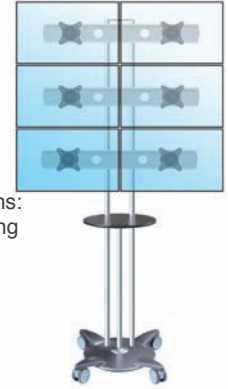

Multiple combinations

ref: **SC5P + 1Da**

Maximum screen width: 58 cm

For VESA sizes:
75x75
100x100

Compatible screens:
up to 24" depending on brand

ref: **SC5P + 2Da**

Maximum screen width: 58 cm

For VESA sizes:
75x75
100x100

Compatible screens:
up to 24" depending on brand

ref: **SC5P + 3Da**

Maximum screen width: 58 cm

For VESA sizes:
75x75
100x100

Compatible screens:
up to 24" depending on brand

ref: **SC5P + 1T**

Largeur maximum des écrans: 55 cm