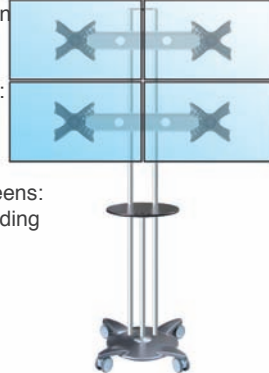

Compatible screens:
up to 32" depending on brand

ref: **SC5P + 2Db**

Maximum screen width: 74 cm

For VESA sizes:
100x200
200x200

Compatible screens:
up to 32" depending on brand

Special configurations

Non-standard configurations available on request