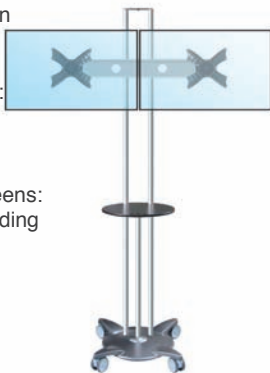

ref: **SC5P + 3T**

Largeur maximum des écrans: 55 cm

For VESA sizes:
75x75
100x100

Compatible screens:
up to 23" depending on brand

ref: **SC5P + 1Db**

Maximum screen width: 74 cm

For VESA sizes:
100x200
200x200

Compatible screens:
up to 32" depending on brand

ref: **SC5P + 2Db**

Maximum screen width: 74 cm

For VESA sizes:
100x200
200x200

Compatible screens:
up to 32" depending on brand

Special configurations

Non-standard configurations available on request