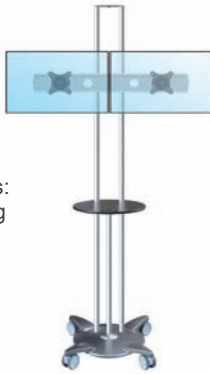

ref: **Db**

Dual screen support with 2 multidirectional screen holders
Maximum screen width: 74 cm
For VESA sizes 100x200 & 200x200
(compatible screens: up to 32" depending on brand)

ref: **T**

Triple screen support with 3 multidirectional screen holders
Maximum screen width: 55 cm
For VESA sizes 75x75 & 100x100
(compatible screens: up to 23" depending on brand)

Multiple combinations

ref: **SC5P + 1Da**

Maximum screen width: 58 cm

For VESA sizes:
75x75
100x100

Compatible screens:
up to 24" depending on brand

ref: **SC5P + 2Da**

Maximum screen width: 58 cm

For VESA sizes:
75x75
100x100