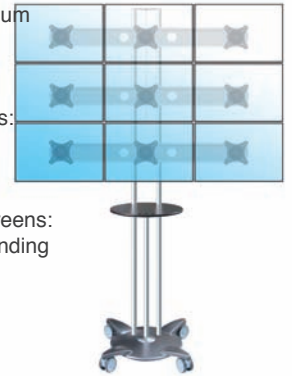

For VESA sizes:
75x75
100x100

Compatible screens:
up to 23" depending on brand

ref: **SC5P + 2T**

Largeur maximum des écrans: 55 cm

For VESA sizes:
75x75
100x100

Compatible screens:
up to 23" depending on brand

ref: **SC5P + 3T**

Largeur maximum des écrans: 55 cm

For VESA sizes:
75x75
100x100

Compatible screens:
up to 23" depending on brand

ref: **SC5P + 1Db**

Maximum screen width: 74 cm

For VESA sizes:
100x200
200x200