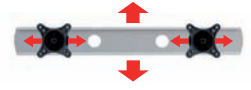

MOBILE STAND FOR MULTIPLE SCREEN DISPLAYS

Exceptional stability for such a small footprint thanks to the 25 kg travelling base with its centre of gravity midway between the wheels.

Mobile stand

ref: **SC5P**

May be combined with following references:

Da
Db
T

Maximum load
35 Kg

Items compatible with mobile stand

ref: **Da**

Dual screen support with 2 multidirectional screen holders
Maximum screen width: 58 cm
For VESA sizes 75x75 & 100x100
(compatible screens: up to 24" depending on brand)

ref: **Db**

Dual screen support with 2 multidirectional screen holders
Maximum screen width: 74 cm
For VESA sizes 100x200 & 200x200
(compatible screens: up to 32" depending on brand)

ref: **T**

Triple screen support with 3 multidirectional screen holders
Maximum screen width: 55 cm
For VESA sizes 75x75 & 100x100
(compatible screens: up to 23" depending on brand)