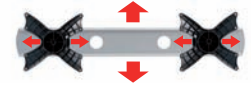

May be combined with following references:

Da
Db
T

Maximum load
35 Kg

Items compatible with mobile stand

ref: **Da**

Dual screen support with 2 multidirectional screen holders
Maximum screen width: 58 cm
For VESA sizes 75x75 & 100x100
(compatible screens: up to 24" depending on brand)

ref: **Db**

Dual screen support with 2 multidirectional screen holders
Maximum screen width: 74 cm
For VESA sizes 100x200 & 200x200
(compatible screens: up to 32" depending on brand)

ref: **T**

Triple screen support with 3 multidirectional screen holders
Maximum screen width: 55 cm
For VESA sizes 75x75 & 100x100
(compatible screens: up to 23" depending on brand)