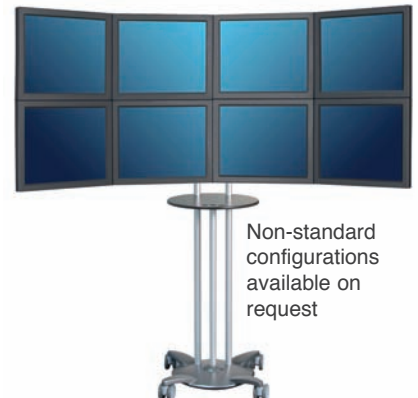

Compatible screens:
up to 32" depending on brand

ref: **SC5P + 2Db**

Maximum screen width: 74 cm

For VESA sizes:
100x200
200x200

Compatible screens:
up to 32" depending on brand

Special configurations

Non-standard configurations available on request