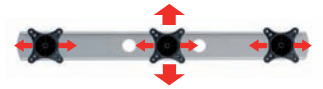

MOBILE STAND FOR MULTIPLE SCREEN DISPLAYS

Exceptional stability for such a small footprint thanks to the 25 kg travelling base with its centre of gravity midway between the wheels.

Mobile stand

ref: **SC5P**

May be combined with following references:

Da
Db
T

Maximum load
35 Kg

Items compatible with mobile stand

ref: **Da**

Dual screen support with 2 multidirectional screen holders
Maximum screen width: 58 cm
For VESA sizes 75x75 & 100x100
(compatible screens: up to 24" depending on brand)

ref: **Db**

Dual screen support with 2 multidirectional screen holders
Maximum screen width: 74 cm
For VESA sizes 100x200 & 200x200
(compatible screens: up to 32" depending on brand)

ref: **T**

Triple screen support with 3 multidirectional screen holders
Maximum screen width: 55 cm
For VESA sizes 75x75 & 100x100
(compatible screens: up to 23" depending on brand)