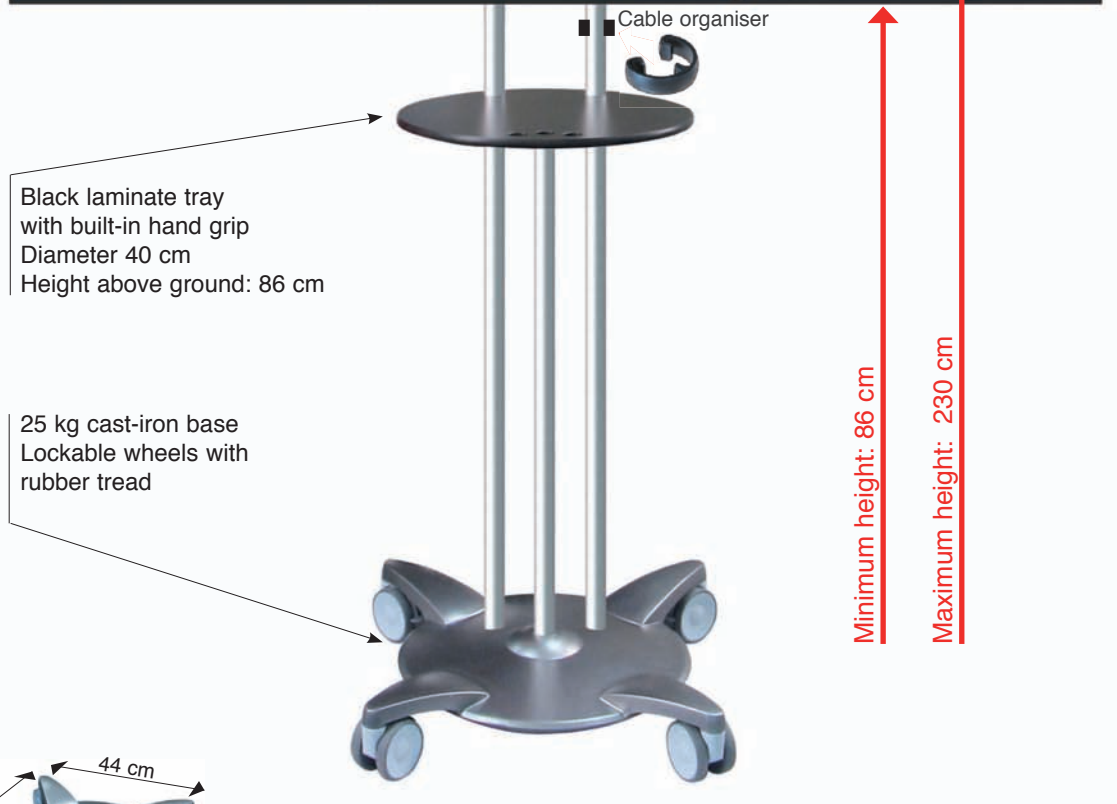

MOBILE STAND FOR MULTIPLE SCREEN DISPLAYS

Exceptional stability for such a small footprint thanks to the 25 kg travelling base with its centre of gravity midway between the wheels.

Mobile stand

ref: **SC5P**

May be combined with following references:

Da
Db
T

Maximum load
35 Kg

Items compatible with mobile stand

ref: **Da**

Dual screen support with 2 multidirectional screen holders
Maximum screen width: 58 cm
For VESA sizes 75x75 & 100x100
(compatible screens: up to 24" depending on brand)

ref: **Db**

Dual screen support with 2 multidirectional screen holders
Maximum screen width: 74 cm
For VESA sizes 100x200 & 200x200
(compatible screens: up to 32" depending on brand)

ref: **T**

Triple screen support with 3 multidirectional screen holders
Maximum screen width: 55 cm
For VESA sizes 75x75 & 100x100
(compatible screens: up to 23" depending on brand)

Compatible screens:
up to 32" depending on brand

ref: **SC5P + 2Db**

Maximum screen width: 74 cm

For VESA sizes:
100x200
200x200

Compatible screens:
up to 32" depending on brand

Special configurations

Non-standard configurations available on request