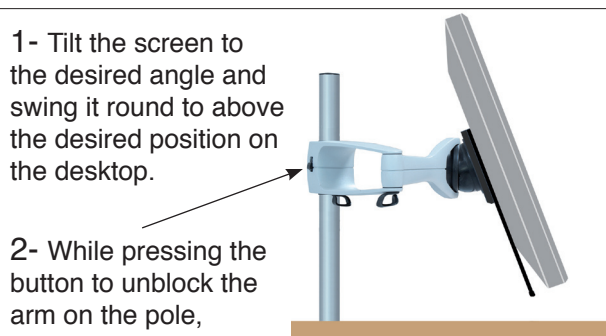

Accessory for blocking a touch screen in the desired position.

FITTING THE BIPOD

Compatible with VESA 75x75 & 100x100 screens

The bipod is sandwiched between the screen and the removable back plate of the articulated arm. Select position of bipod feet under screen and lock in place by tightening screws.