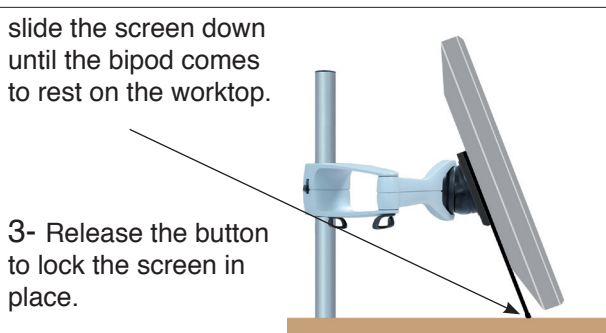

Accessory for blocking a touch screen in the desired position.

FITTING THE BIPOD

Compatible with VESA 75x75 & 100x100 screens

The bipod is sandwiched between the screen and the removable back plate of the articulated arm. Select position of bipod feet under screen and lock in place by tightening screws.