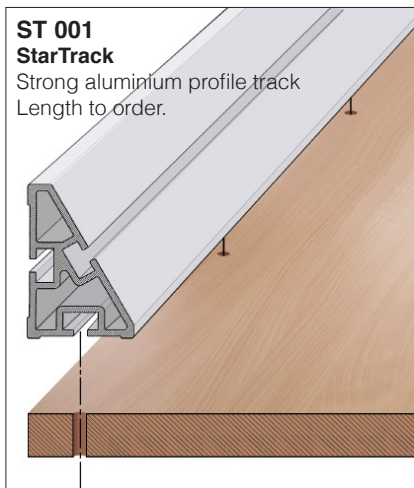

# StarTrack / on desk

Screens in horizontal and vertical rows

The StarTrack rail serves two main purposes:

- > It rigidifies the worktop
- > It accommodates screen supports and other accessories, freeing desktop space.