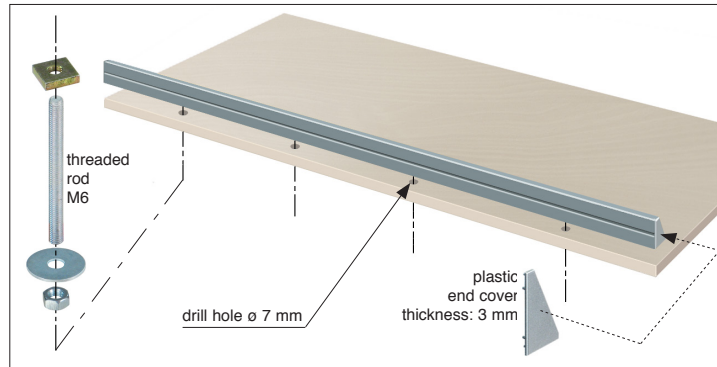

# StarTrack / on desk

Screens in horizontal and vertical rows

The StarTrack rail serves two main purposes:

- > It rigidifies the worktop
- > It accommodates screen supports and other accessories, freeing desktop space.