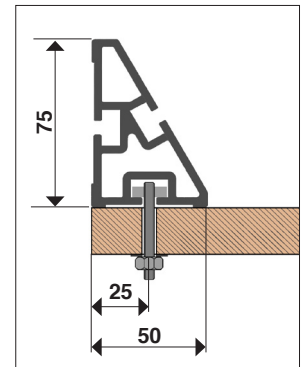

# StarTrack / on desk

Screens in horizontal and vertical rows

The StarTrack rail serves two main purposes:

- > It rigidifies the worktop
- > It accommodates screen supports and other accessories, freeing desktop space.